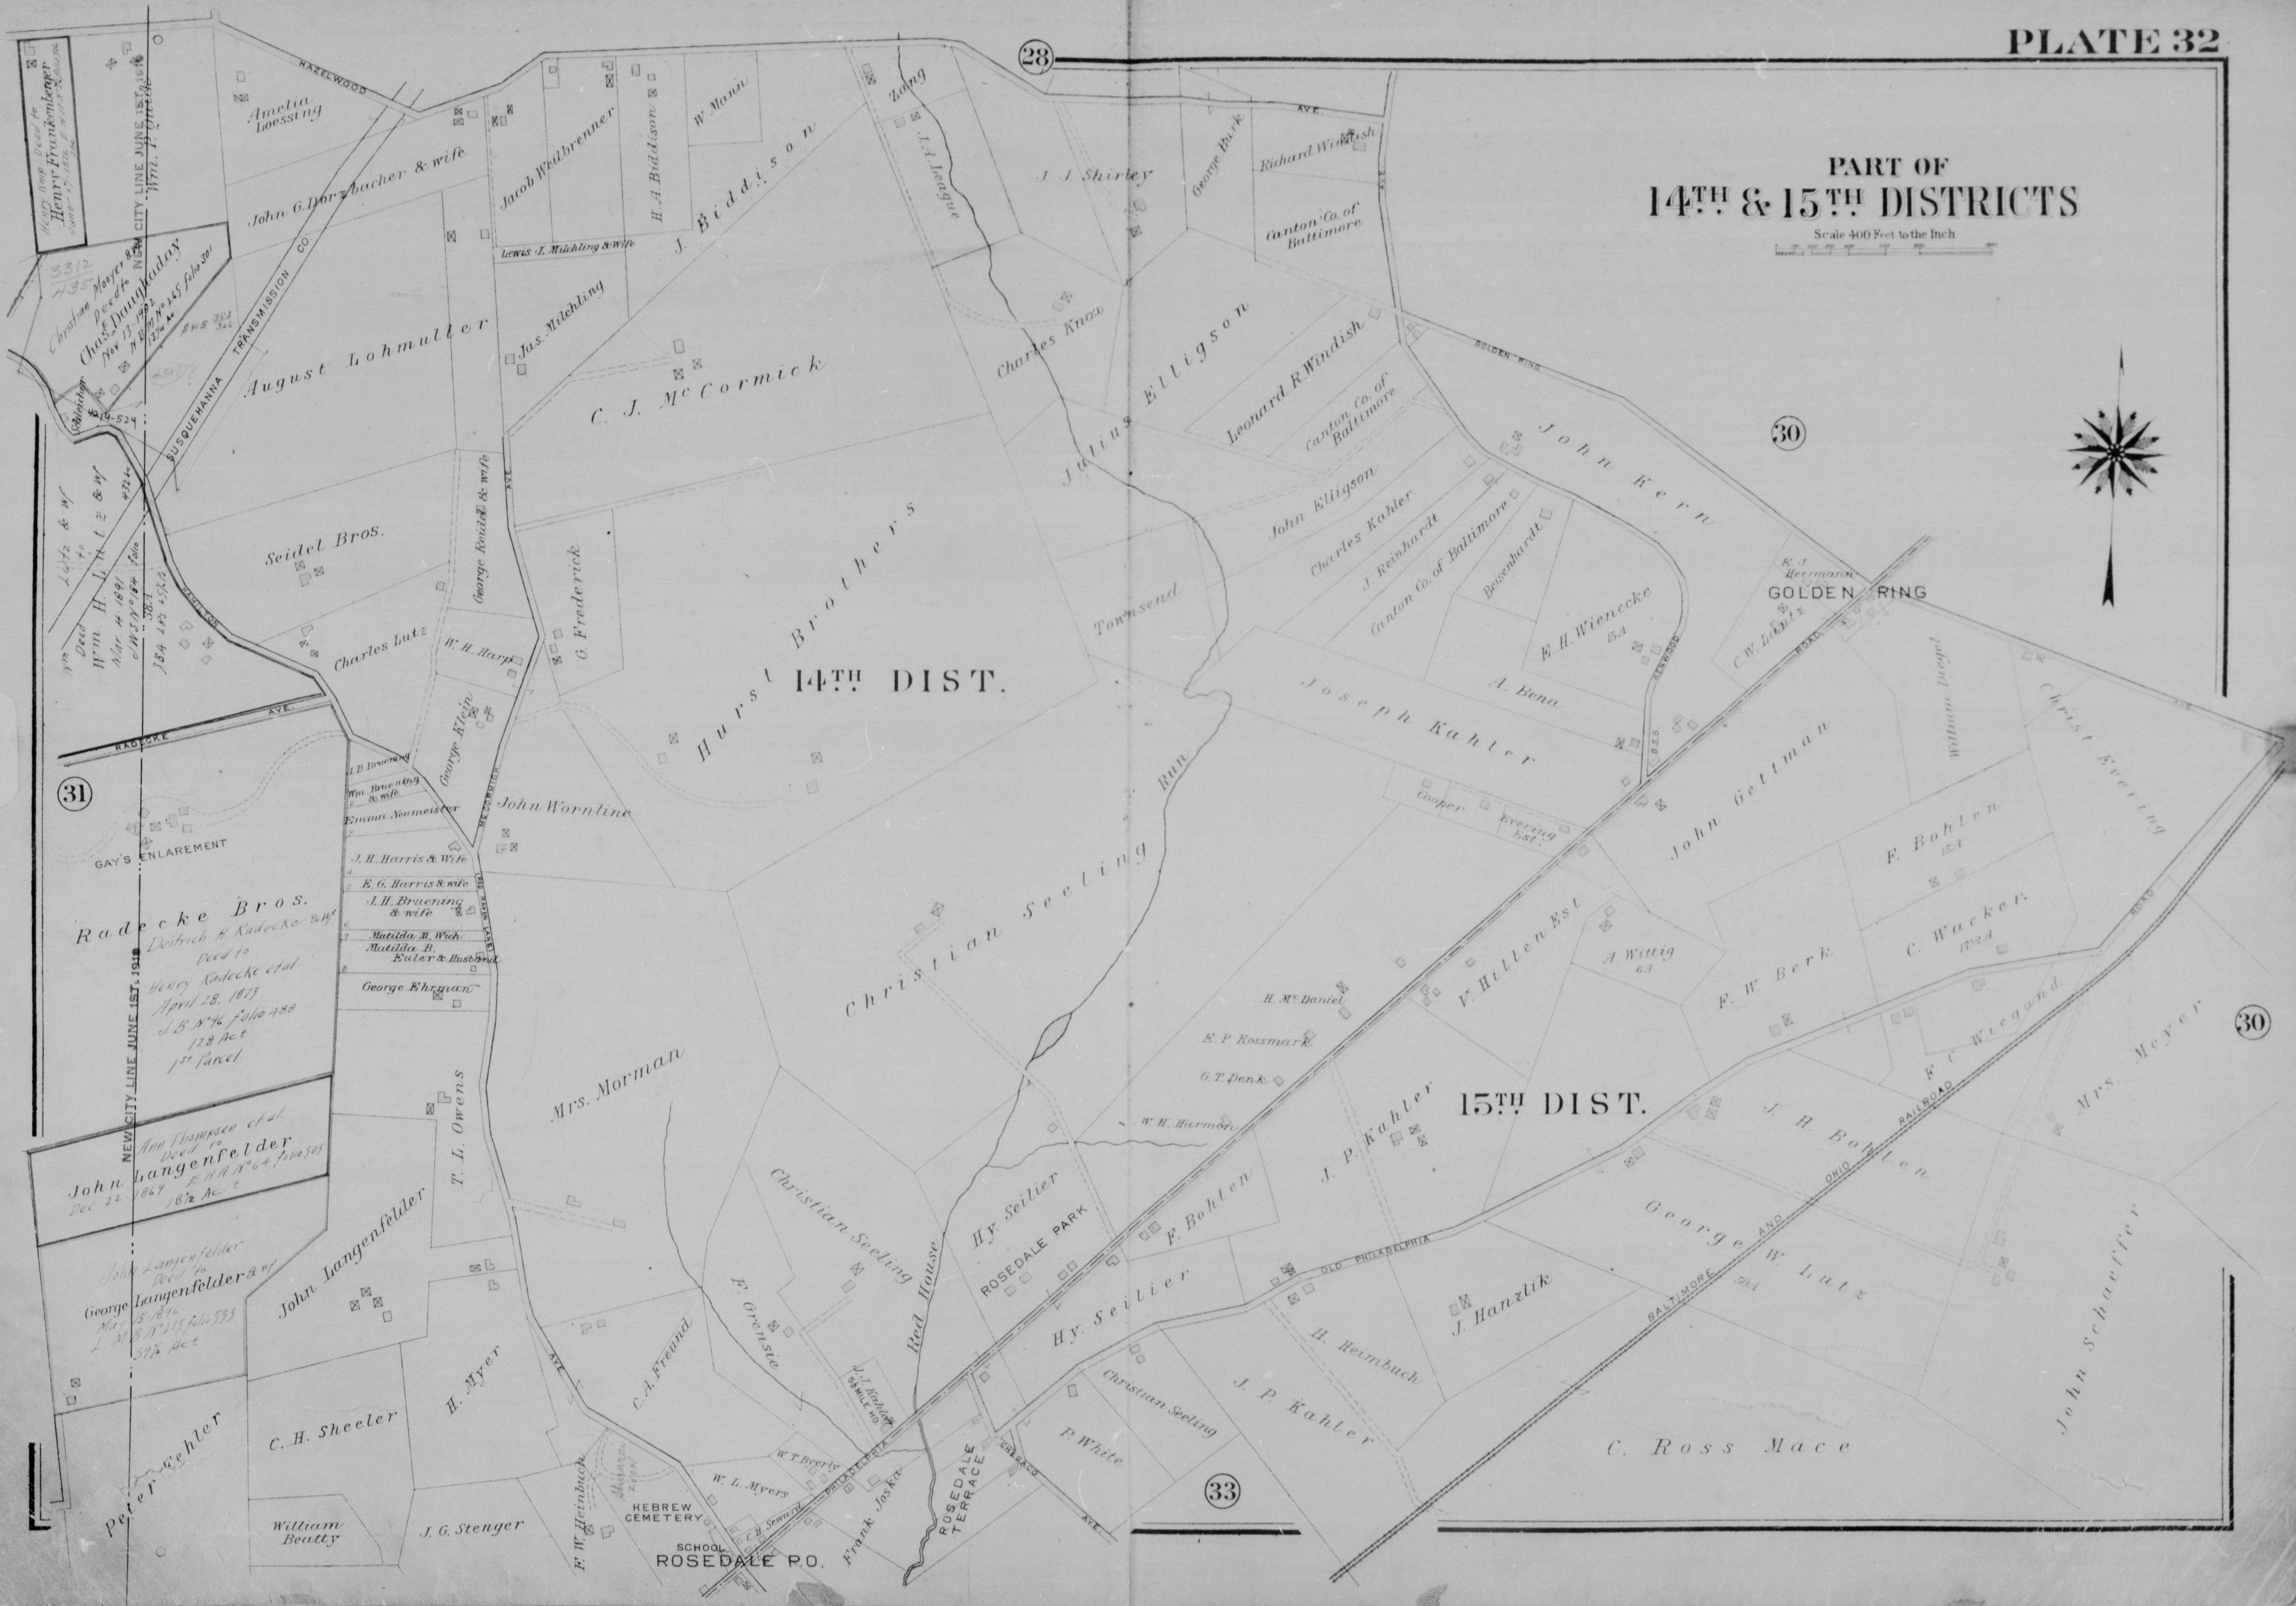

PART OF 14TH & 15TH DISTRICTS

Scale 400 Feet to the Inch

31

28

30

30

33

NEW CITY LINE JUNE 1ST, 1918
Radecke Bros.
Dobrich H. Radecke 2nd
Dec 10
Henry Radecke 1st
April 28, 1877
J.B. Radecke
128 Ac
1st Parcel